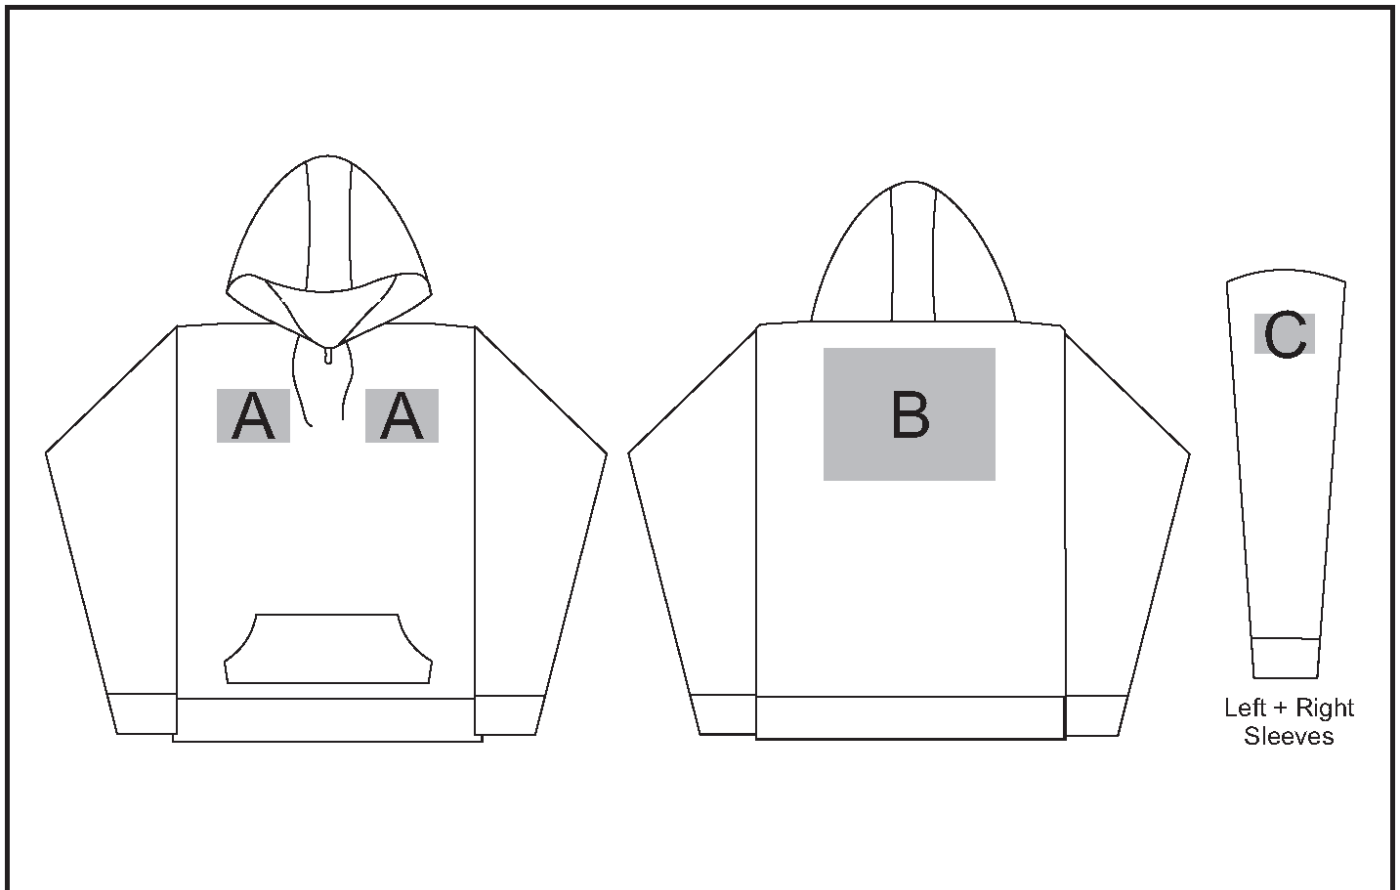

### Need to know:

- Includes 1 Position Digital Transfer (setup fee applies)
- DTC/EMB inclusive Parameters: Left/Right Chest or Back = 100mm x 100mm

## **Position A**

1. Embroidery (EMB-A)  
N/A  
Size: 100mm wide x 100mm high
2. Screen Print (SB)  
6 Colours  
Size: 100mm wide x 80mm high
3. Digital Transfer Clothing A6 (DTC-A6)  
Full Colour  
Size: 100mm wide x 100mm high
4. Silicone (STP-A)  
N/A  
Size: 30mm wide x 30mm high
5. Silicone (STP-B)  
N/A  
Size: 50mm wide x 50mm high
6. Silicone (STP-C)  
N/A  
Size: 80mm wide x 80mm high
7. Silicone (STP-D)  
N/A  
Size: 100mm wide x 40mm high

## **Position C**

1. Embroidery (EMB-A)  
N/A  
Size: 80mm wide x 80mm high
2. Screen Print (SB)  
1 Colour  
Size: 60mm wide x 60mm high
3. Digital Transfer Clothing A6 (DTC-A6)  
Full Colour  
Size: 80mm wide x 80mm high
4. Silicone (STP-A)  
N/A  
Size: 30mm wide x 30mm high
5. Silicone (STP-B)  
N/A  
Size: 50mm wide x 50mm high
6. Silicone (STP-C)  
N/A  
Size: 80mm wide x 80mm high

## **Position B**

1. Embroidery (EMB-A)  
N/A  
Size: 100mm wide x 100mm high
2. Screen Print (SB)  
6 Colours  
Size: 200mm wide x 200mm high
3. Digital Transfer Clothing A6 (DTC-A6)  
Full Colour  
Size: 148mm wide x 105mm high
4. Digital Transfer Clothing A5 (DTC-A5)  
Full Colour  
Size: 210mm wide x 148mm high
5. Digital Transfer Clothing A4 (DTC-A4)  
Full Colour  
Size: 290mm wide x 200mm high
6. Silicone (STP-A)  
N/A  
Size: 30mm wide x 30mm high
7. Silicone (STP-B)  
N/A  
Size: 50mm wide x 50mm high
8. Silicone (STP-C)  
N/A  
Size: 80mm wide x 80mm high
9. Silicone (STP-D)  
N/A  
Size: 120mm wide x 40mm high